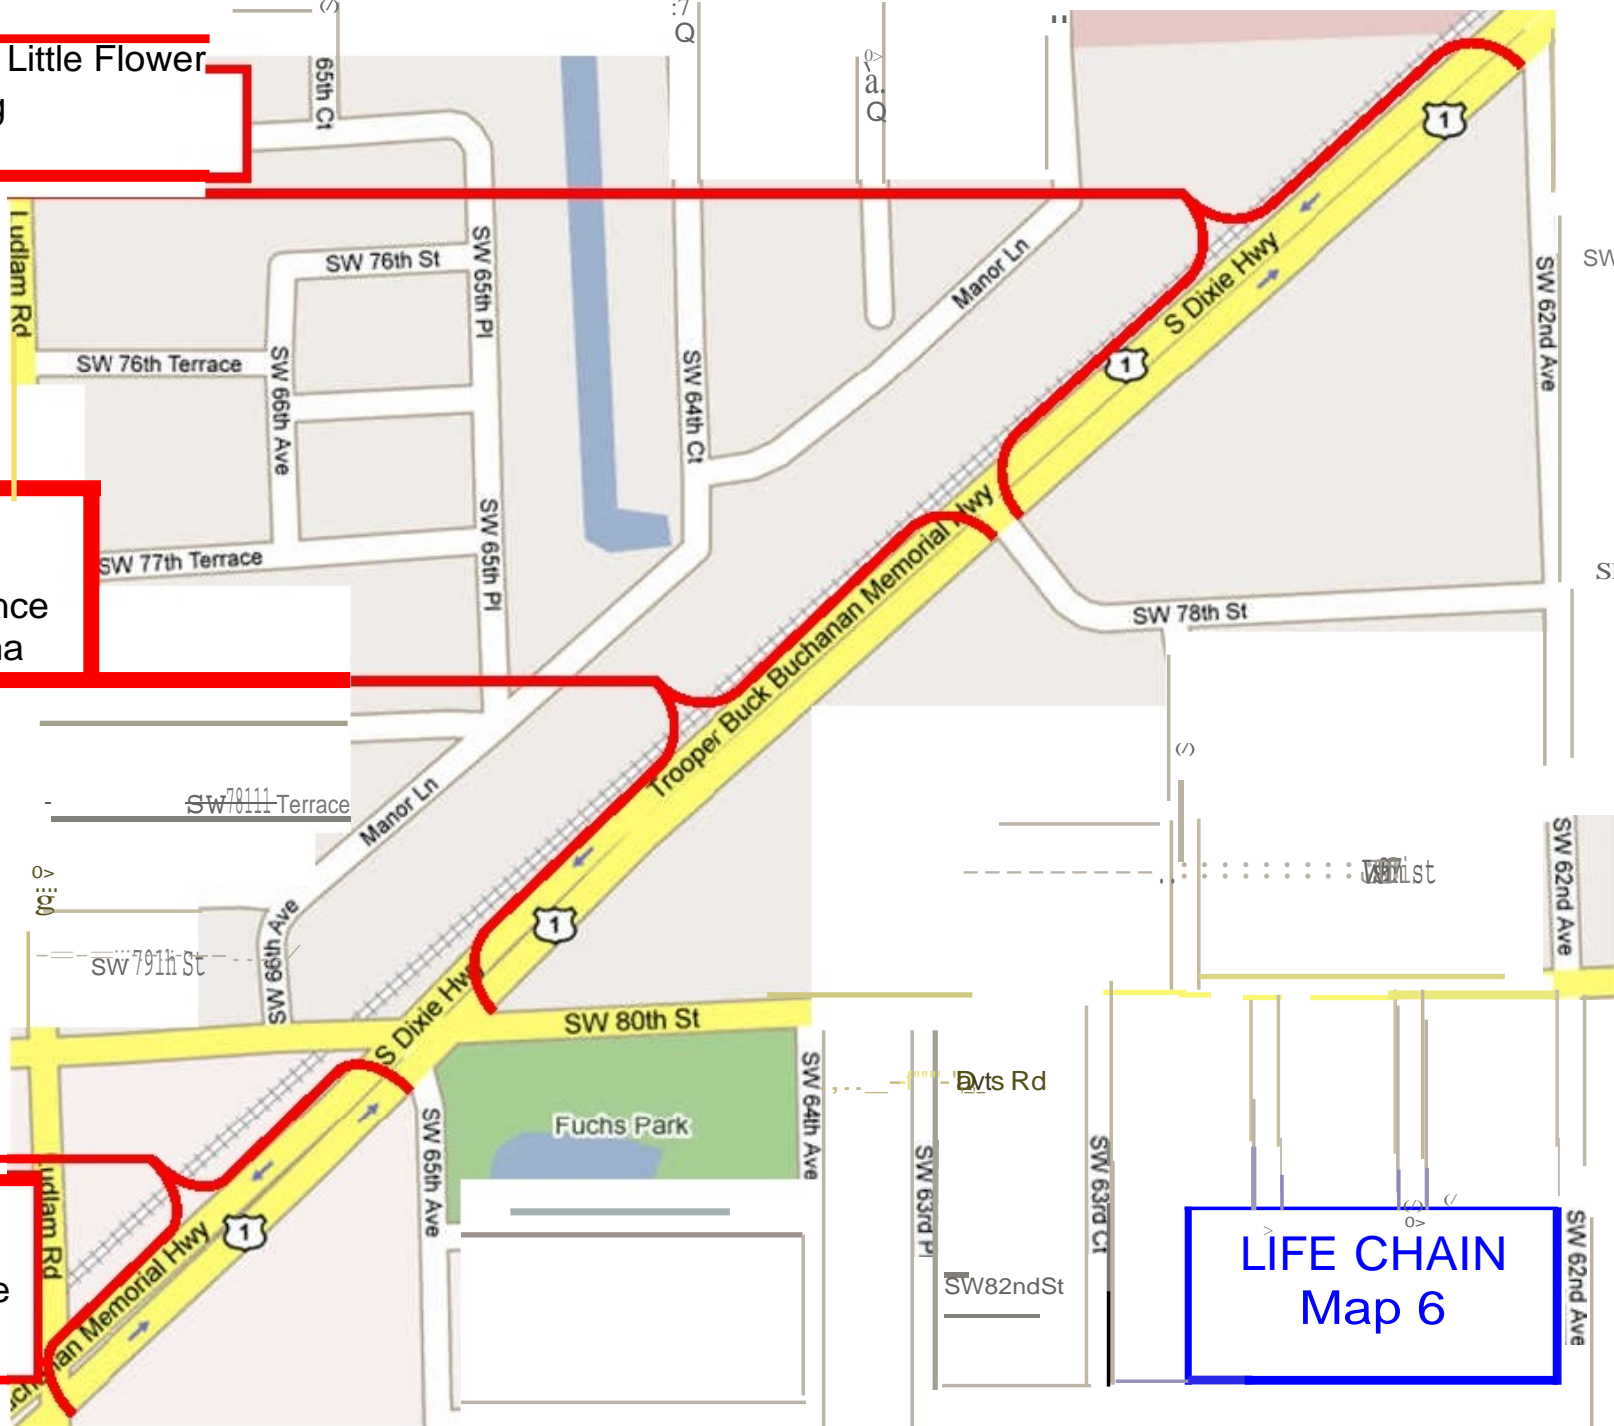

- St. Kevin
- St. Patrick
- St. Francis de Sales

LIFE CHAIN
Map 1

- Good Shepard
- GESU
- St. Barbara

- Corpus Christi
- St. Catherine of Siena
- St. James
- Our Lady of Lebanon

- St. Timothy
- St. Francis Xavier

•Prince of Peace
•St. Martin de Porres

•Blessed Trinity

•Mother of Christ

•St. Kieran
•Sts. Peter & Paul
•Our Lady of the Lakes

LIFE CHAIN
Map 4

•Knights of Columbus

•Christ Fellowship
•Calvary Chapel
•Providence Road Church

•Sacred Heart
•St. Dominic

•St. Michael Archangel
•St. Agatha

•Our Lady of Lourdes Parish

•St. John Neumann

LIFE CHAIN
Map 5

- Church of The Little Flower
- Christ the King
- St. Benedict

- St. John Bosco
- St. Joachim
- Divine Providence
- St. Rose of Lima

- Our Lady of Guadalupe

LIFE CHAIN
Map 6

•St. Thomas The Apostle
•St. John The Apostle

•St. Louis

•St. Richard/Holy Rosary

**LIFE CHAIN
Map 7**