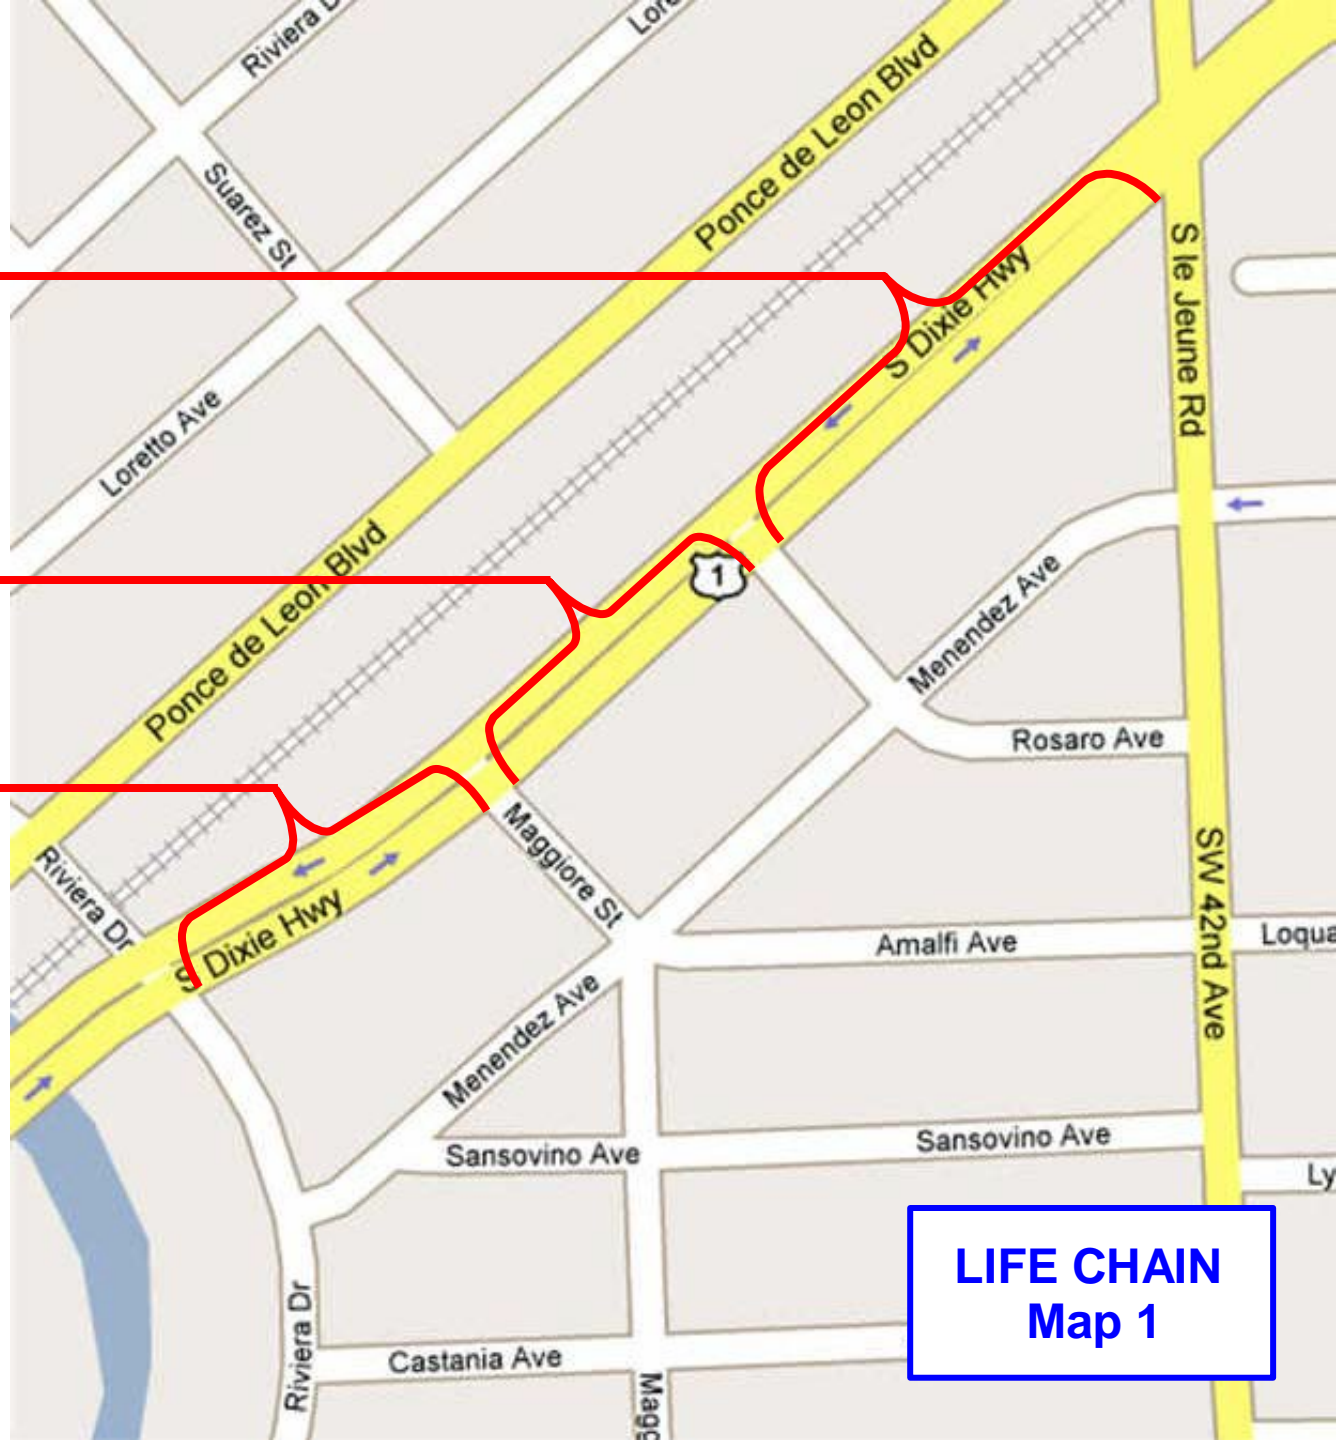

MAP INDEX

Find your
parish or group

Then find your
Map #

PARISHES	MAP
BLESSED TRINITY	4
CHRIST THE KING	6
CORPUS CHRISTI	2
DIVINE PROVIDENCE	6
GESU	2
GOOD SHEPARD	2
LADY OF GUADALUPE	6
LADY OF LEBANON	2
LADY OF LOURDES	5
LADY OF THE LAKES	4
LITTLE FLOWER	6
MOTHER OF CHRIST	4
PRINCE OF PEACE	4
SACRED HEART	5
ST. AGATHA	5
ST. AGNES	1
ST. AUGUSTINE	4
ST. BARBARA	2
ST. BENEDICT	6
ST. BRENDAN	2
ST. CATHERINE OF SIENA	2
ST. DOMINIC	5
ST. FRANCIS DE SALES	1
ST. FRANCIS XAVIER	2
ST. HUGH	1
ST. JAMES	2
ST. JOACHIM	6
ST. JOHN BOSCO	6
ST. JOHN NEUMANN	5
ST. JOHN THE APOSTLE	7
ST. JUDE	1
ST. KEVIN	1
ST. KIERNAN	4
ST. LOUIS	7
ST. MARTIN DE PORRES	4
ST. MICHAEL ARCHANGEL	5
ST. PATRICK	1
ST. PETER & PAUL	4
ST. RAYMOND	1
ST. RICHARD / HOLY ROSARY	7
ST. ROBERT BELLARMINE	1
ST. ROSE OF LIMA	6
ST. THOMAS APOSTLE	7
ST. TIMOTHY	2
OTHER GROUPS	
HEART BEAT OF MIAMI	1
HUMANA INTERNACIONAL	1
KNIGHTS OF COLUMBUS	5
CHRIST FELLOWSHIP	5
CALVARY CHAPEL MIAMI BEACH	5
PROVIDENCE ROAD CHURCH	5
SCHOOLS	
ARCHANGELS HOME SCHOOL	2
ARCHBISHOP COLEMAN CARROLL H. S.	3
ARCHBISHOP CURLEY – NOTRE DAME H. S.	3
BELEN JESUIT PREPATORY SCHOOL	3
CARROLLTON SCHOOL OF SACRED HEART	3
CHRISTOPHER COLUMBUS H. S.	3
IMMACULATA / LA SALLE H. S.	3
MONSIGNOR PACE H. S.	3
OUR LADY OF LOURDES ACADEMY	3
ST. BRENDAN H. S.	2
UNIVERSITY ROW	3

LIFE CHAIN CENTRAL & POSTER PICK-UP
at Ponce Middle School
US1 between Marius and Augusto Street

- St. Raymond
- St. Robert Bellarmine
- Heart Beat of Miami
- Humana Internacional

- St. Agnes
- St. Hugh
- St. Jude

- St. Kevin
- St. Patrick
- St. Francis de Sales

LIFE CHAIN
Map 1

- Good Shepard
- GESU
- St. Barbara

- Corpus Christi
- St. Catherine of Siena
- St. James
- Our Lady of Lebanon

- St. Timothy
- St. Francis Xavier

- Our Lady of Guadalupe

LIFE CHAIN
Map 6

•St. Thomas The Apostle
•St. John The Apostle

•St. Louis

•St. Richard/Holy Rosary

**LIFE CHAIN
Map 7**