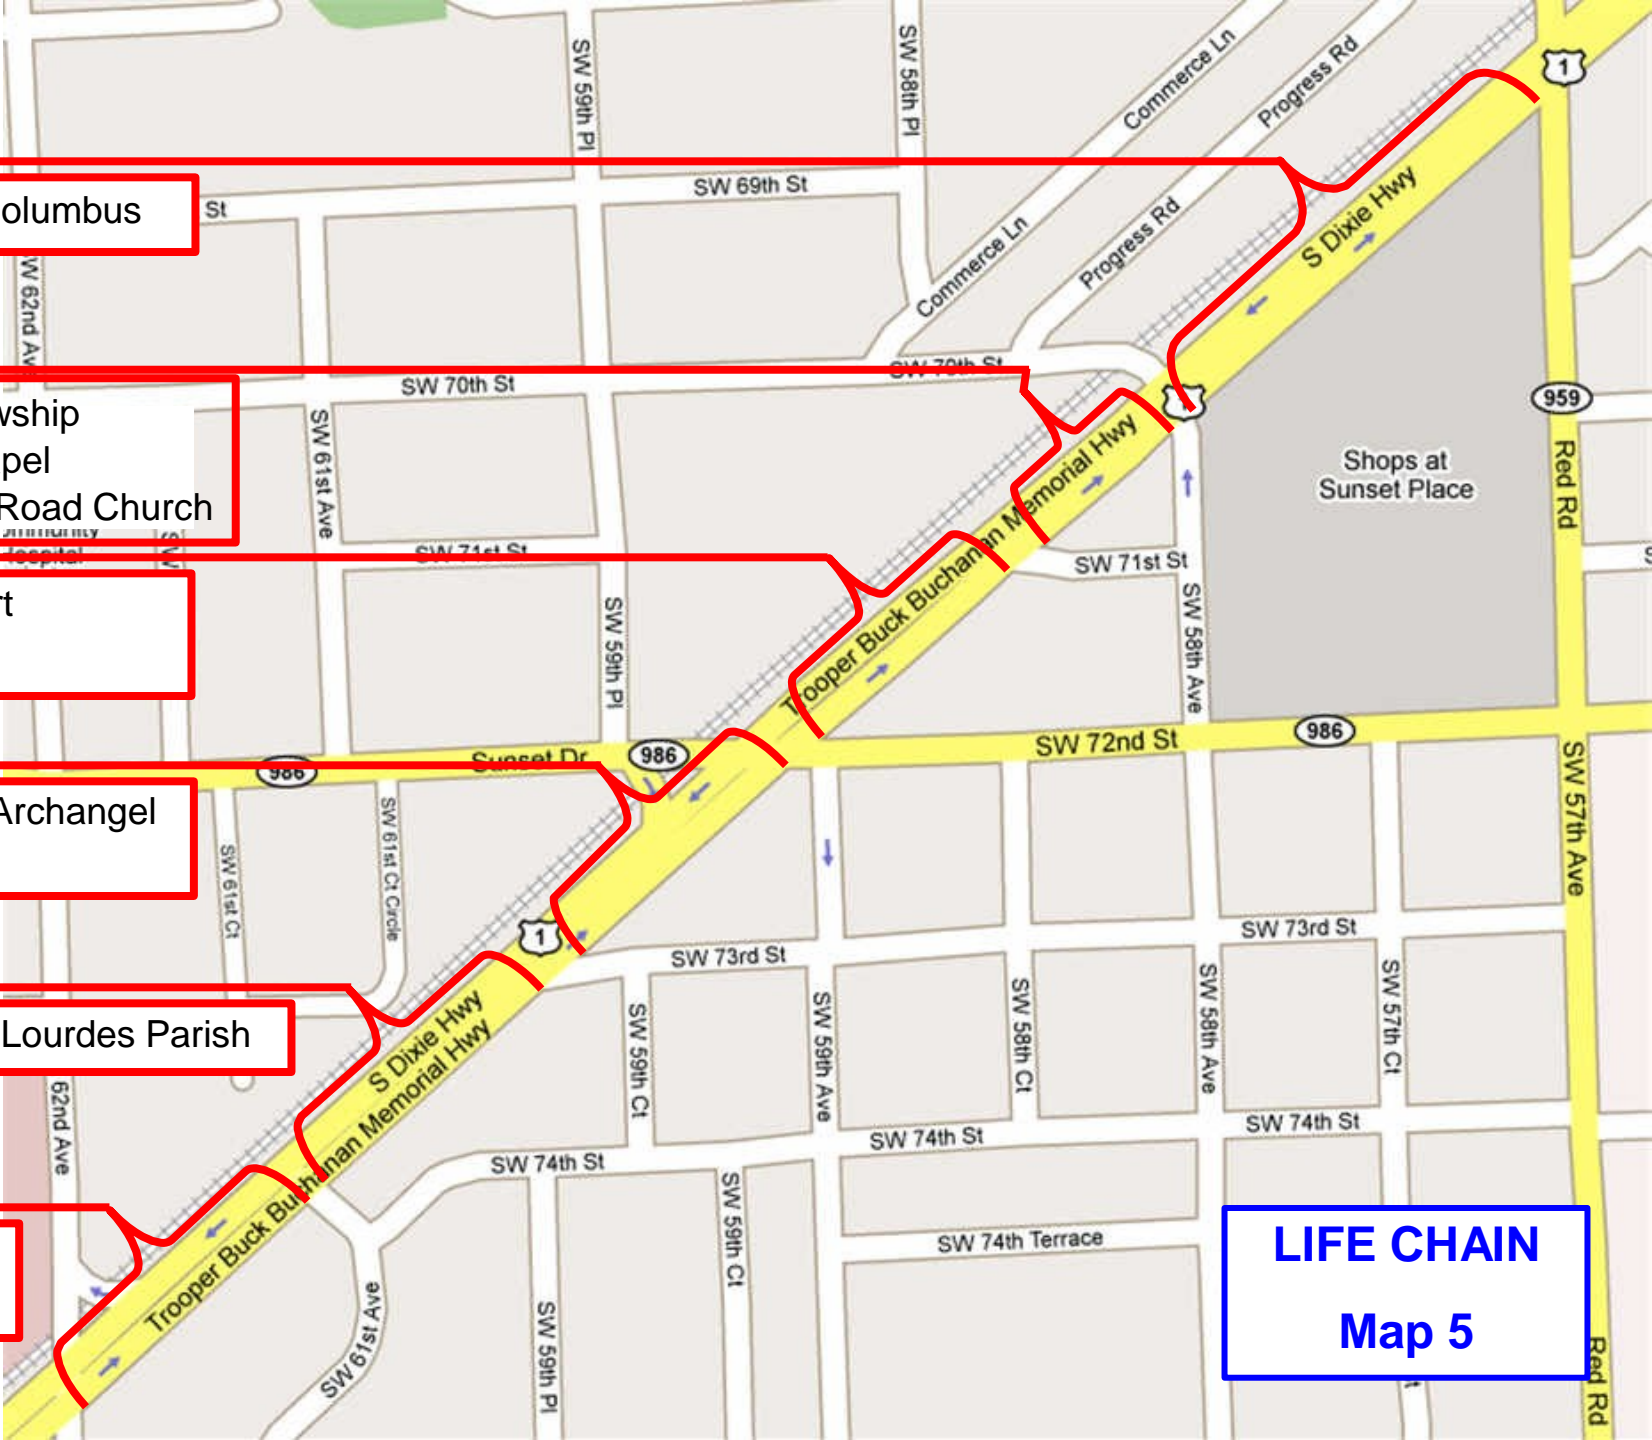

- St. Kevin
- St. Patrick
- St. Francis de Sales

LIFE CHAIN
Map 1

- Good Shepard
- GESU
- St. Barbara

- Corpus Christi
- St. Catherine of Siena
- St. James
- Our Lady of Lebanon

- St. Timothy
- St. Francis Xavier

•Prince of Peace
•St. Martin de Porres

•Blessed Trinity

•Mother of Christ

•St. Kieran
•Sts. Peter & Paul
•Our Lady of the Lakes

LIFE CHAIN
Map 4

•Knights of Columbus

•Christ Fellowship
•Calvary Chapel
•Providence Road Church

•Sacred Heart
•St. Dominic

•St. Michael Archangel
•St. Agatha

•Our Lady of Lourdes Parish

•St. John Neumann

LIFE CHAIN
Map 5

- Church of The Little Flower
- Christ the King
- St. Benedict

- St. John Bosco
- St. Joachim
- Divine Providence
- St. Rose of Lima

- Our Lady of Guadalupe

LIFE CHAIN
Map 6

•St. Thomas The Apostle
•St. John The Apostle

•St. Louis

•St. Richard/Holy Rosary

**LIFE CHAIN
Map 7**