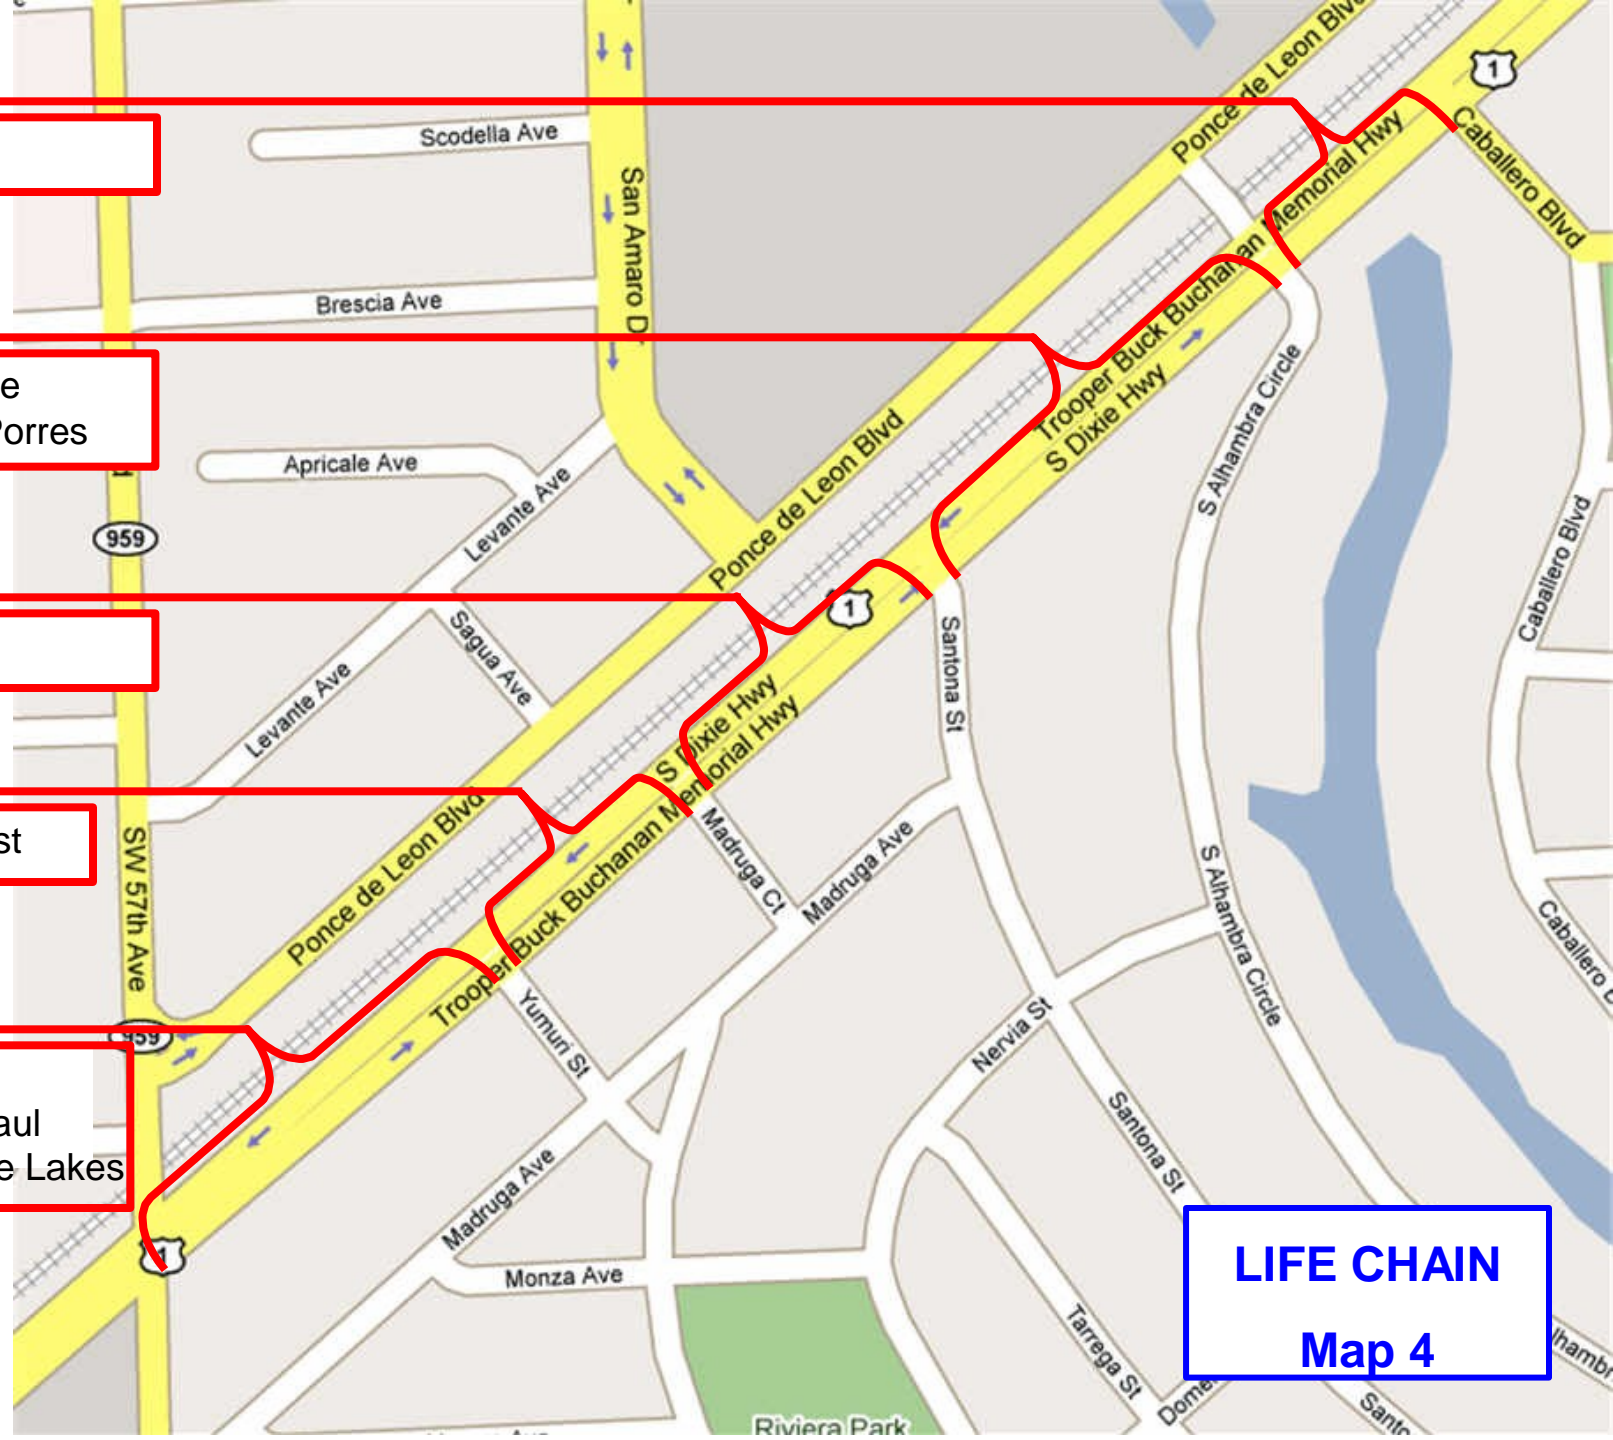

•St. Augustine

•Prince of Peace
•St. Martin de Porres

•Blessed Trinity

•Mother of Christ

•St. Kieran
•Sts. Peter & Paul
•Our Lady of the Lakes

LIFE CHAIN
Map 4