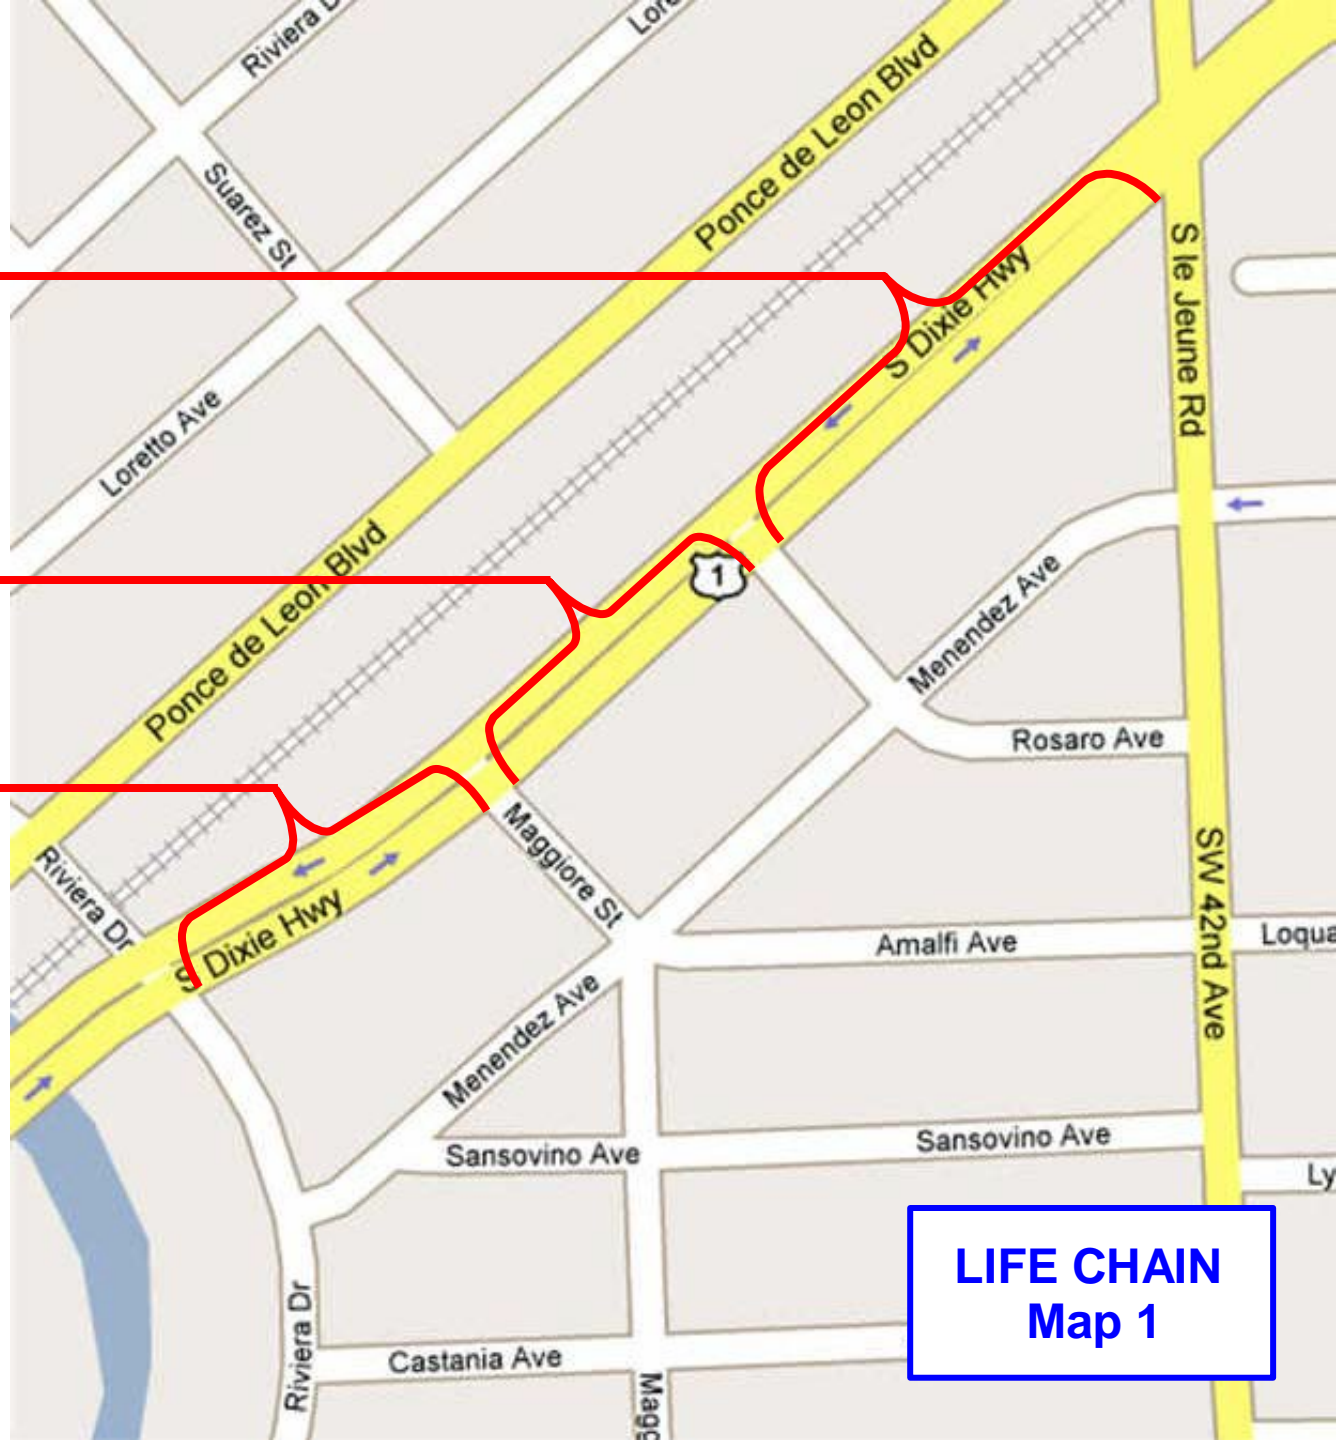

LIFE CHAIN CENTRAL & POSTER PICK-UP  
at Ponce Middle School  
US1 between Marius and Augusto Street

- St. Raymond
- St. Robert Bellarmine
- Heart Beat of Miami
- Humana Internacional

- St. Agnes
- St. Hugh
- St. Jude

- St. Kevin
- St. Patrick
- St. Francis de Sales

**LIFE CHAIN**  
**Map 1**

- Good Shepard
- GESU
- St. Barbara

- Corpus Christi
- St. Catherine of Siena
- St. James
- Our Lady of Lebanon

- St. Timothy
- St. Francis Xavier

•Sacred Heart  
•St. Dominic

•St. Michael Archangel  
•St. Agatha

•Our Lady of Lourdes Parish

•St. John Neumann

**LIFE CHAIN**  
**Map 5**

- Church of The Little Flower
- Christ the King
- St. Benedict

- St. John Bosco
- St. Joachim
- Divine Providence
- St. Rose of Lima

- Our Lady of Guadalupe

LIFE CHAIN  
Map 6

•St. Thomas The Apostle  
•St. John The Apostle

•St. Louis

•St. Richard/Holy Rosary

**LIFE CHAIN**  
**Map 7**