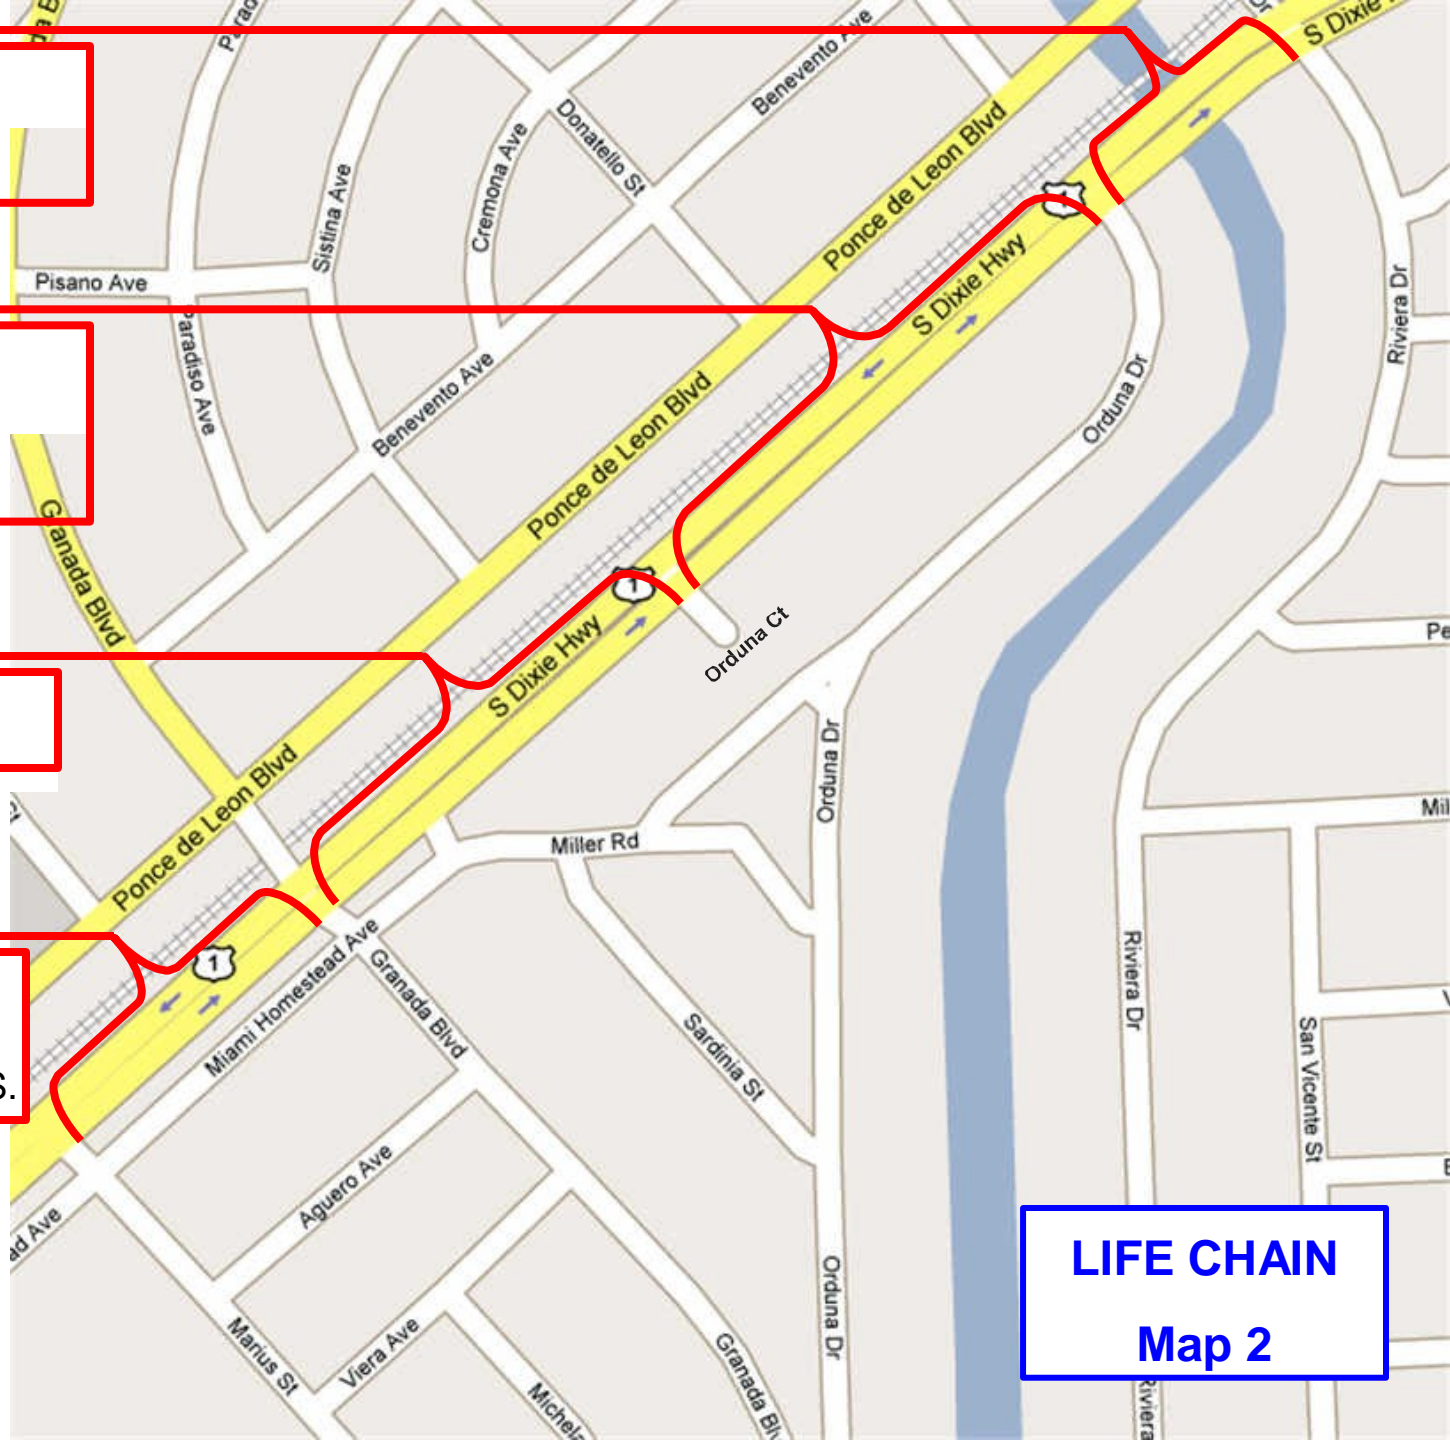

- Good Shepard
- GESU
- St. Barbara

- Corpus Christi
- St. Catherine of Siena
- St. James
- Our Lady of Lebanon

- St. Timothy
- St. Francis Xavier

- Archangels Home School Association
- St. Brendan Parish & H.S.

LIFE CHAIN
Map 2