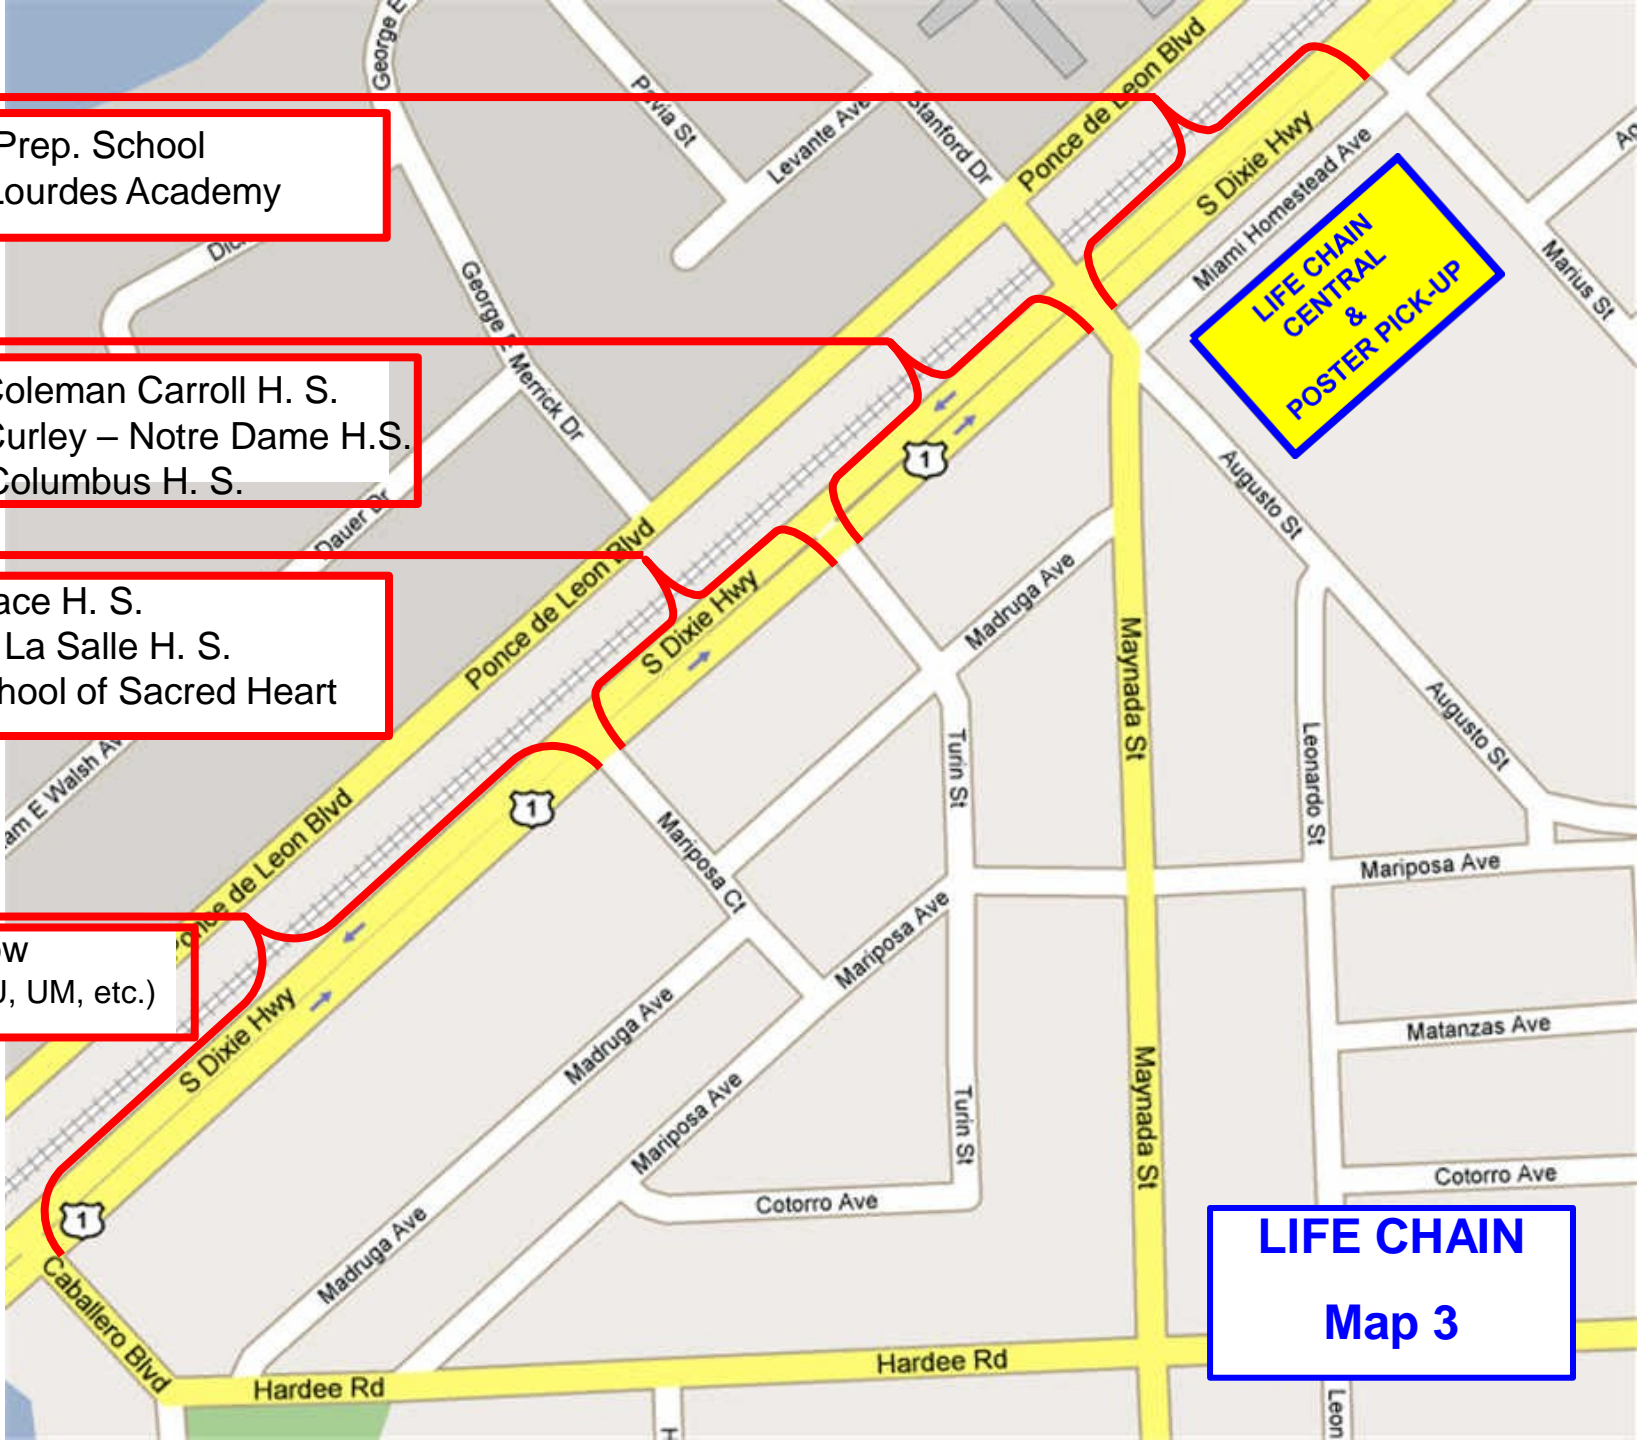

- •Belen Jesuit Prep. School
- •Our Lady of Lourdes Academy

- •Archbishop Coleman Carroll H. S.
- •Archbishop Curley – Notre Dame H.S.
- •Christopher Columbus H. S.

- •Monsignor Pace H. S.
- •Immaculata / La Salle H. S.
- •Carrollton School of Sacred Heart

- •University Row
  (St. Thomas, FIU, UM, etc.)

**LIFE CHAIN
CENTRAL
&
POSTER PICK-UP**

**LIFE CHAIN
Map 3**